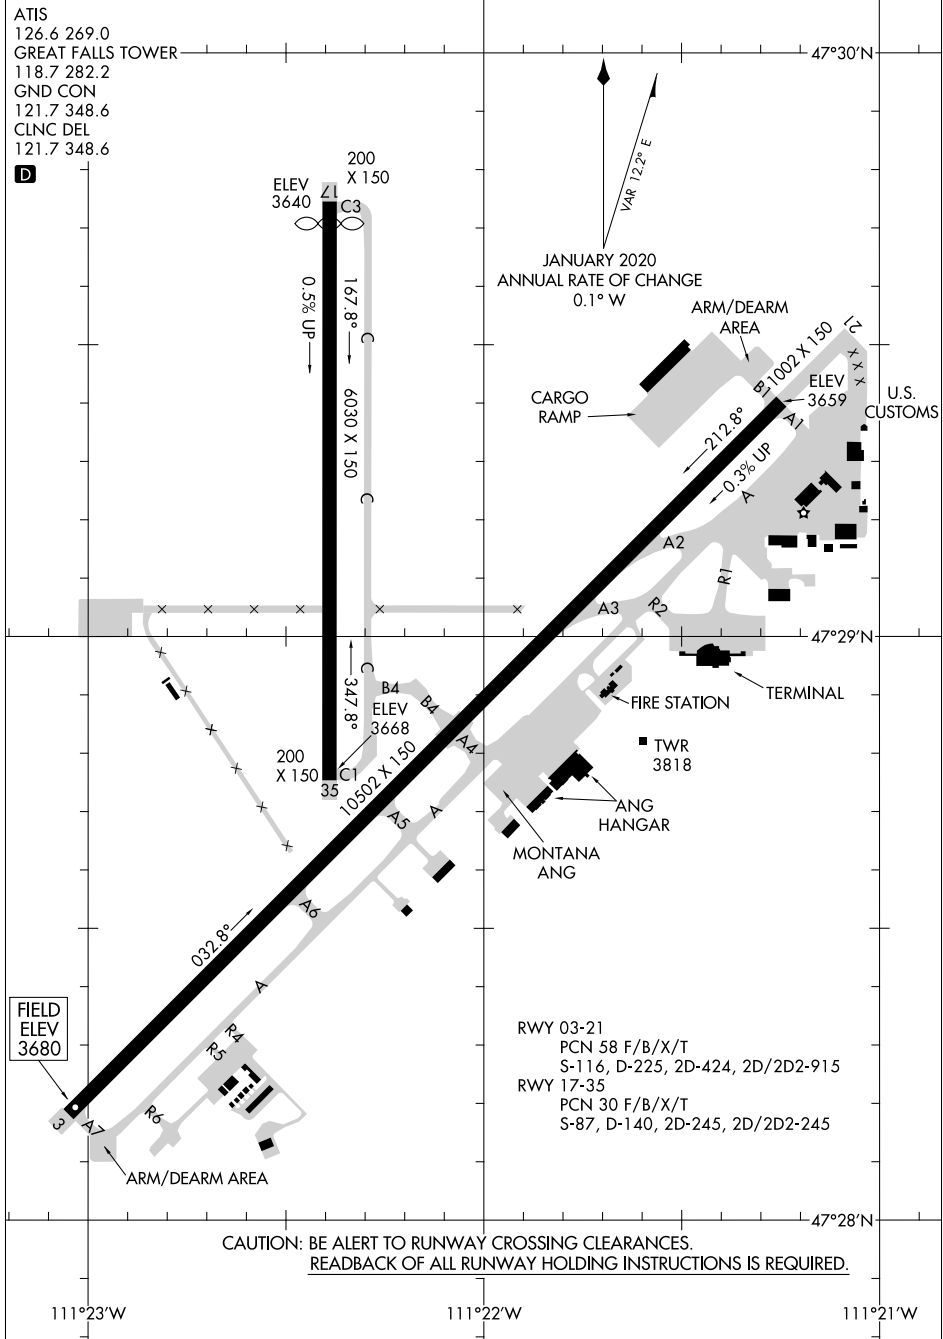

20086

AIRPORT DIAGRAM

AL-177 (FAA)

GREAT FALLS INTL (GTF)

GREAT FALLS, MONTANA

AIRPORT DIAGRAM

20086

GREAT FALLS, MONTANA